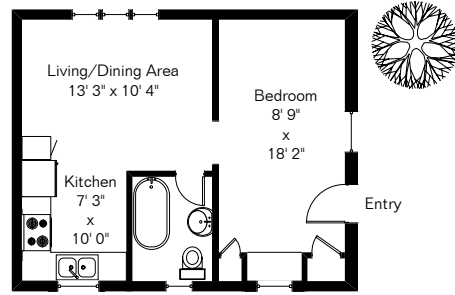

The square footages and room size information are deemed to be reliable but are not guaranteed and should be independently verified. This drawing is for marketing purposes only.

# 33-37 E University Blvd

Buildings are farther from each other than shown

#1- 37 E University Blvd Carriage House

Main House #3- 35 E University Blvd

Site Visit February 2024

#1	37 E University Blvd	470 Sq Ft
#2	33 E University Blvd	689 Sq Ft
#3	35 E University Blvd	2,301 Sq Ft
		Total Living Area 3,460 Sq Ft