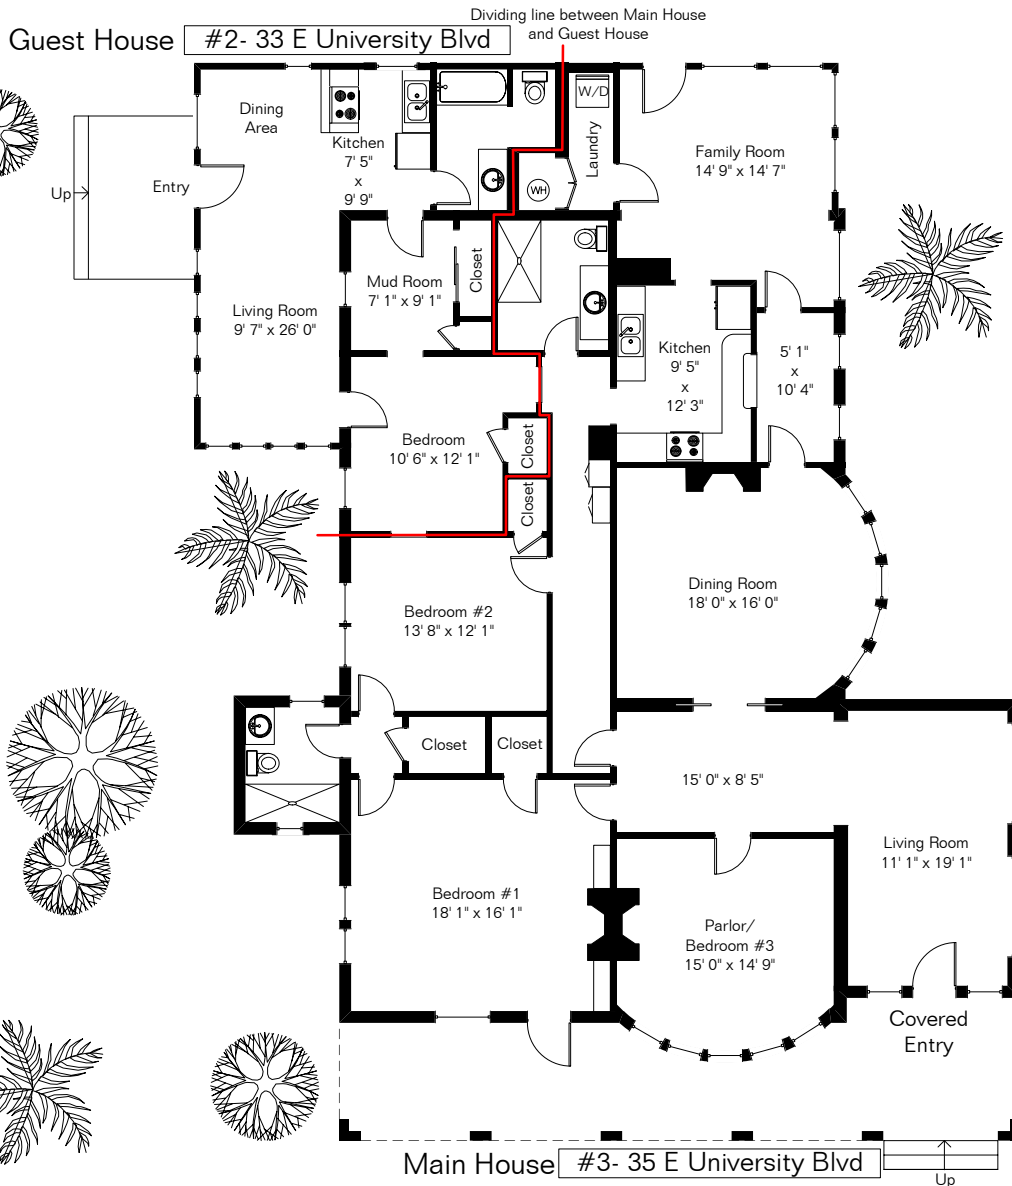

The square footages and room size information are deemed to be reliable but are not guaranteed and should be independently verified. This drawing is for marketing purposes only.

# 33-37 E University Blvd

Buildings are farther from each other than shown

#1- 37 E University Blvd Carriage House

Main House #3- 35 E University Blvd

Site Visit February 2024

#1	37 E University Blvd	470 Sq Ft
#2	33 E University Blvd	689 Sq Ft
#3	35 E University Blvd	2,301 Sq Ft
		Total Living Area 3,460 Sq Ft